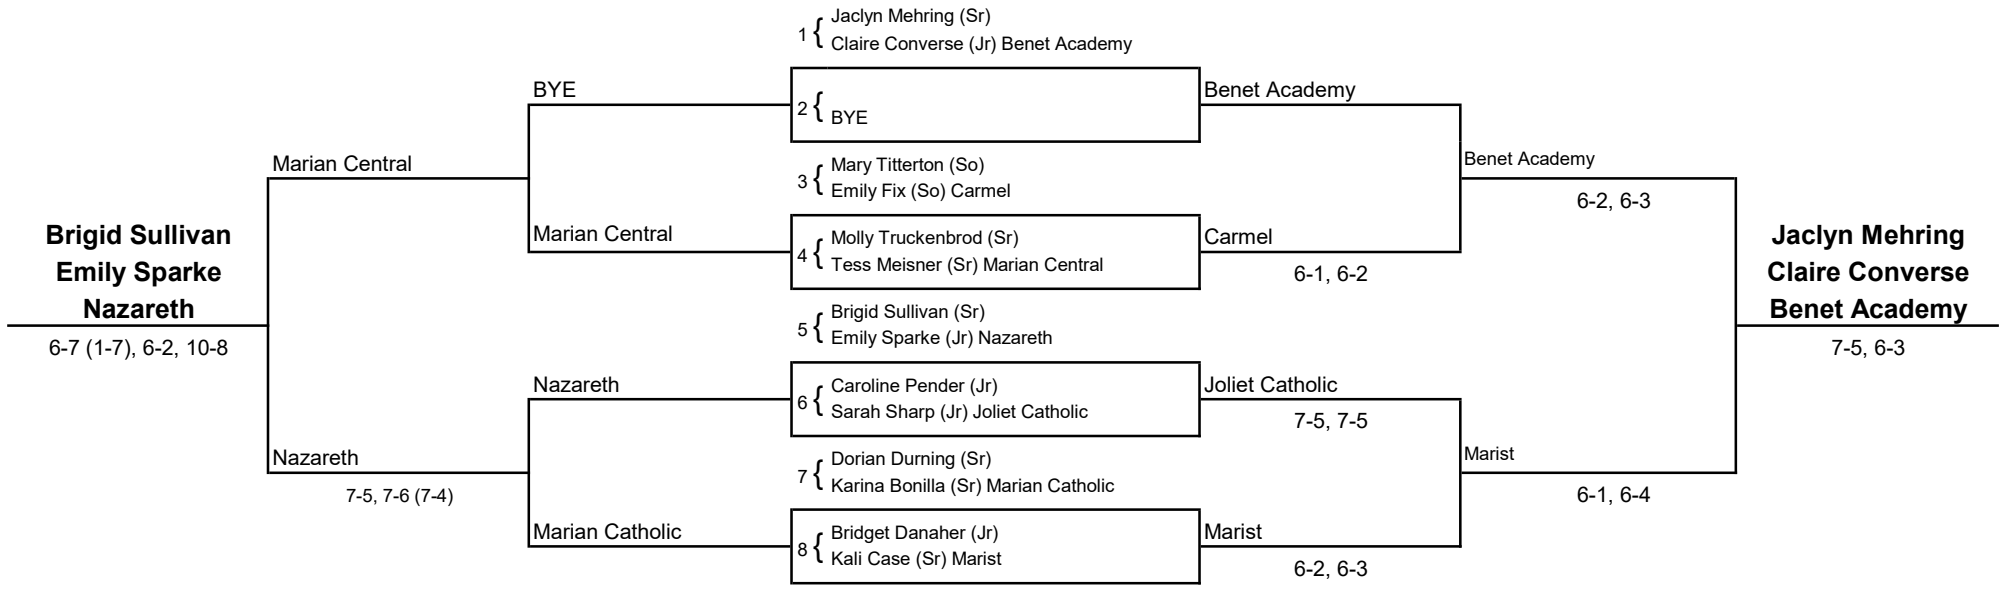

### Championship

**C2**

**C1**

**R1**

**R2**

**R3**

### Third Place

Carmel

---

**Mary Titterton**  
**Emily Fix, Carmel**

---

6-4, 3-6, 6-2

Joliet Catholic

---