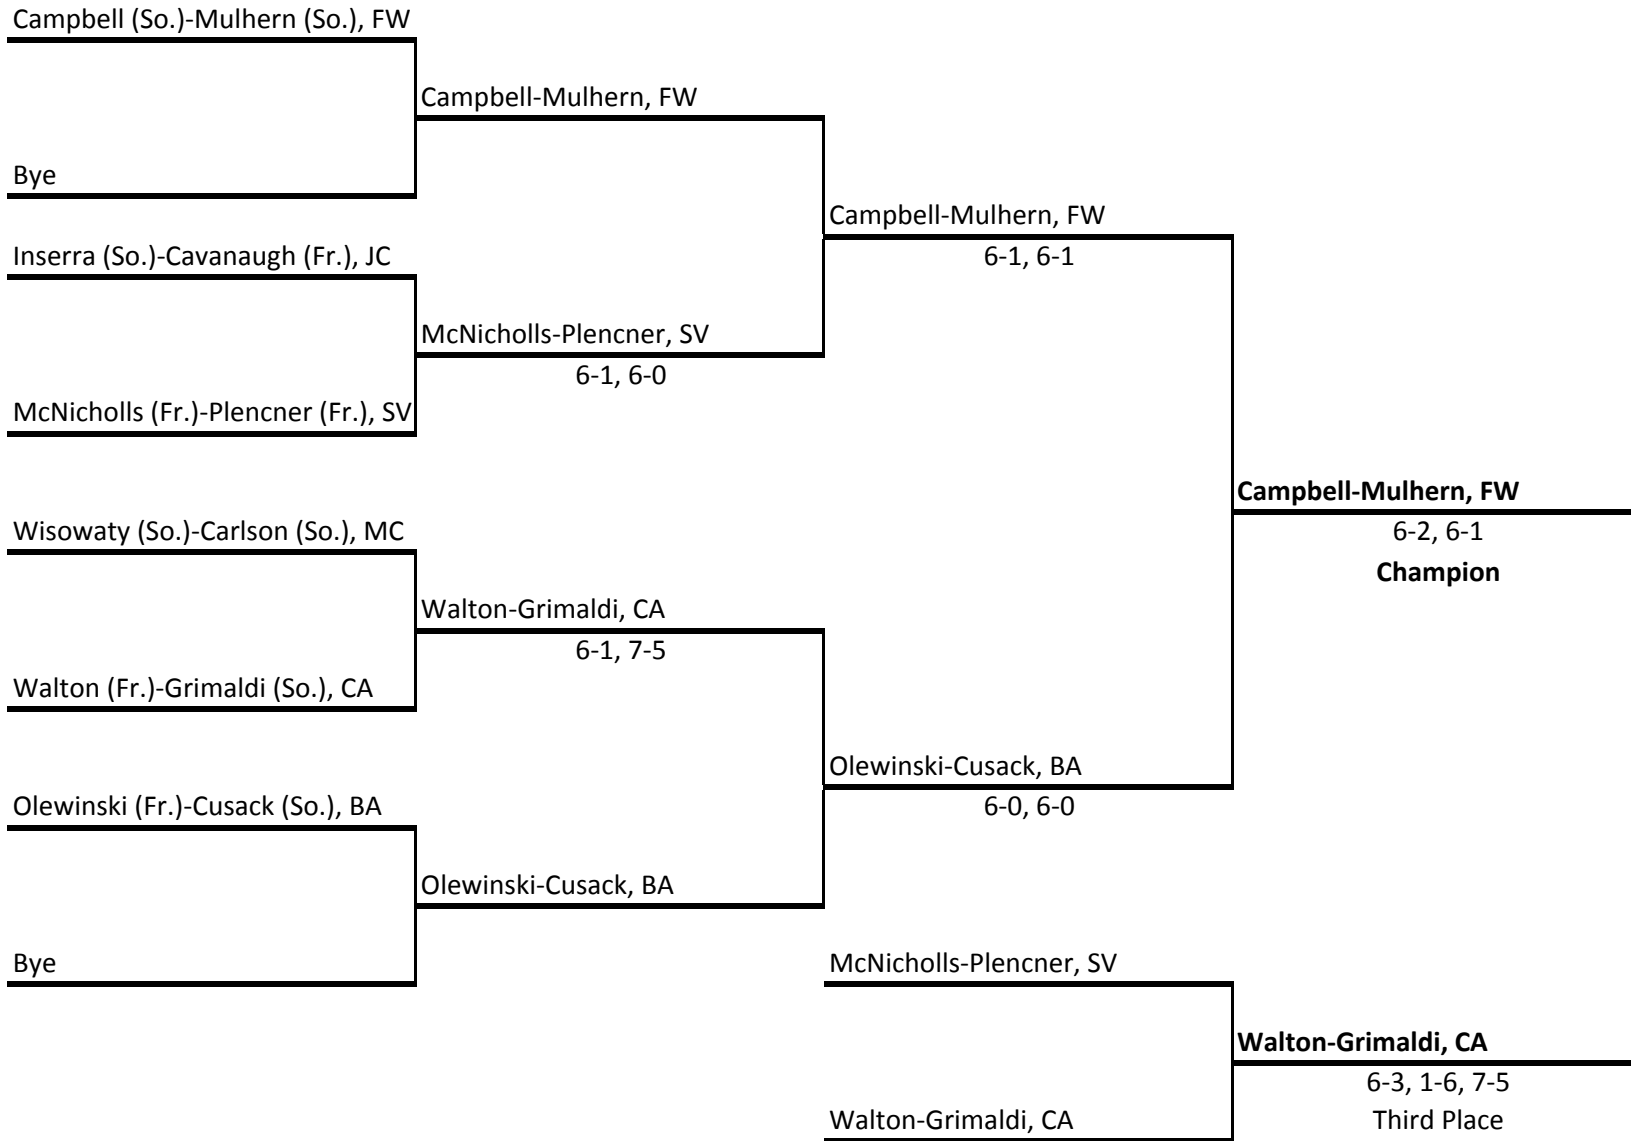

**East Suburban Catholic Conference
1999 Women's Tennis Freshman-Sophomore
Saturday, Oct. 9 at Joliet Catholic**

Seeded players:

1. Randi Purcell (MC)
2. Daniella Andrade (FW)

First Singles

**East Suburban Catholic Conference
1999 Women's Tennis Freshman-Sophomore
Saturday, Oct. 9 at Joliet Catholic**

- Seeded players:**
1. Terry Corcentino, BA
2. Ashley Moffitt, SV

Second Singles

**East Suburban Catholic Conference
1999 Women's Tennis Freshman-Sophomore
Saturday, Oct. 9 at Joliet Catholic**

- Seeded players:**
1. Doyle-Desmond, FW
2. Van Tien-Weldon, BA

First Doubles

**East Suburban Catholic Conference
1999 Women's Tennis Freshman-Sophomore
Saturday, Oct. 9 at Joliet Catholic**

Seeded players:

1. Campbell-Mulhern, FW
2. Olewinski-Cusack, BA

Second Doubles