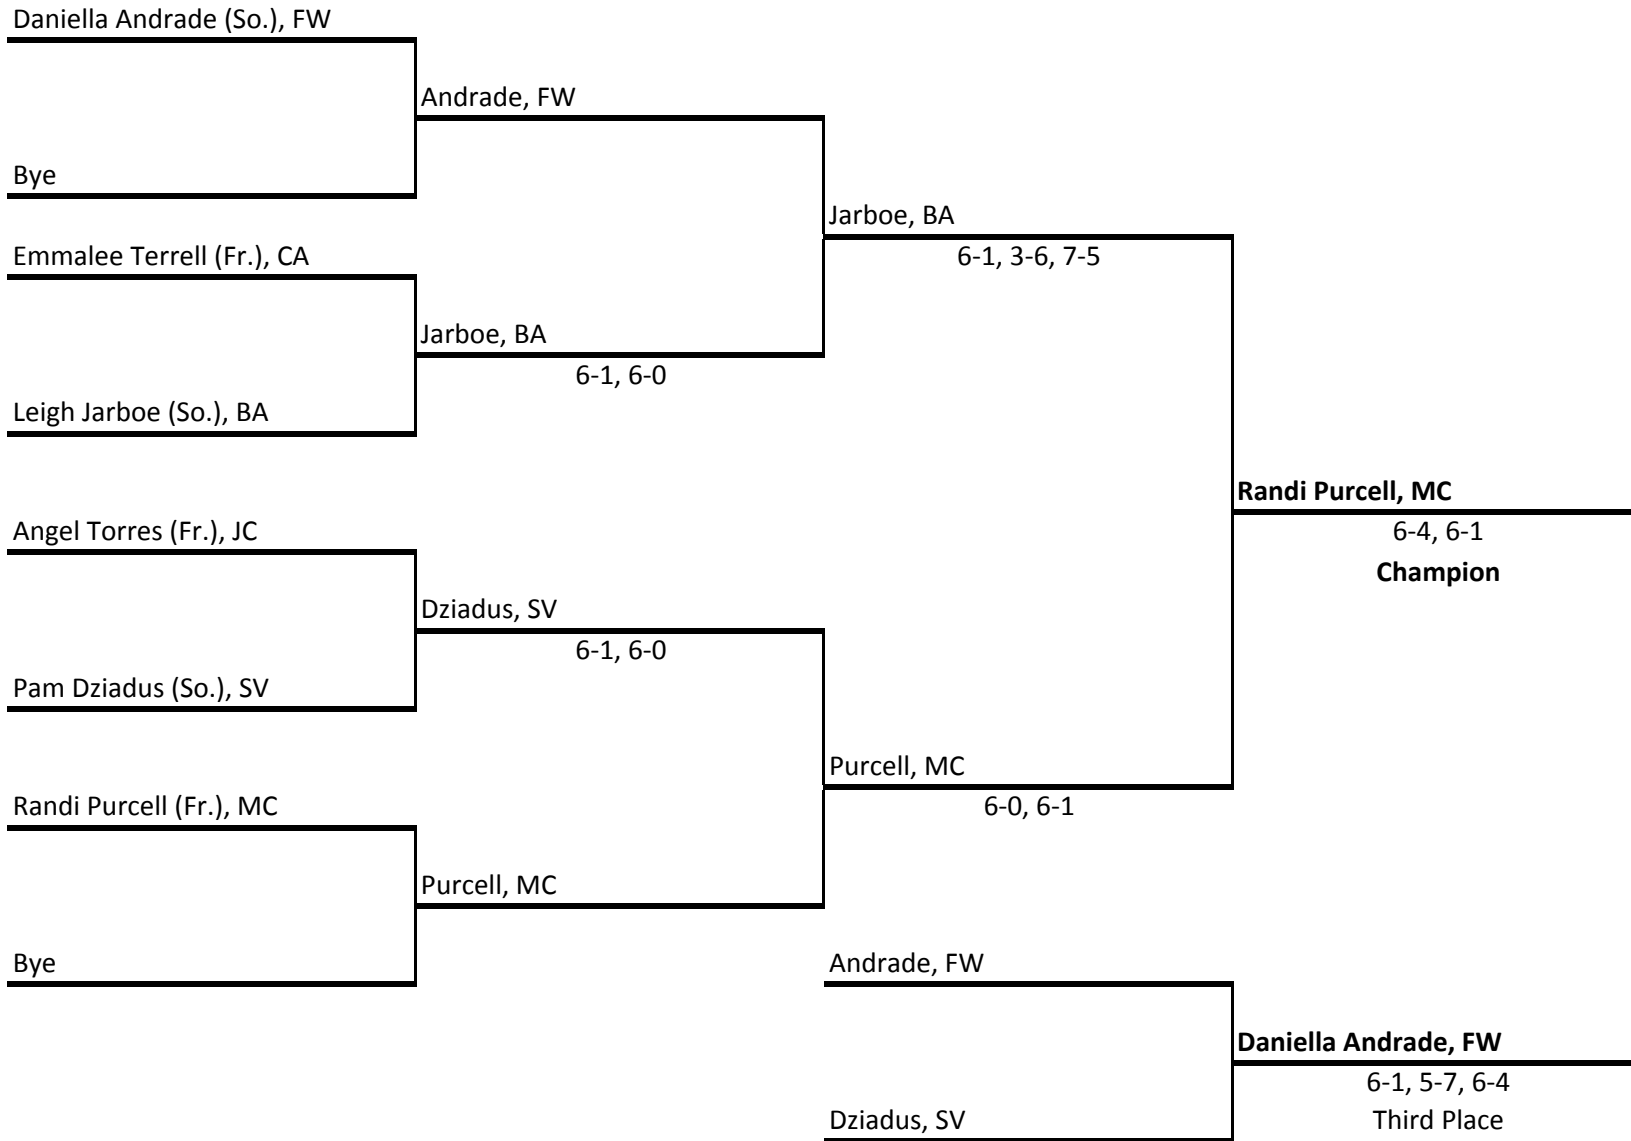

**East Suburban Catholic Conference
1999 Women's Tennis Freshman-Sophomore
Saturday, Oct. 9 at Joliet Catholic**

Seeded players:

1. Randi Purcell (MC)
2. Daniella Andrade (FW)

First Singles

**East Suburban Catholic Conference
1999 Women's Tennis Freshman-Sophomore
Saturday, Oct. 9 at Joliet Catholic**

- Seeded players:**
1. Terry Corcentino, BA
2. Ashley Moffitt, SV

Second Singles

**East Suburban Catholic Conference
1999 Women's Tennis Freshman-Sophomore
Saturday, Oct. 9 at Joliet Catholic**

- Seeded players:**
1. Doyle-Desmond, FW
2. Van Tien-Weldon, BA