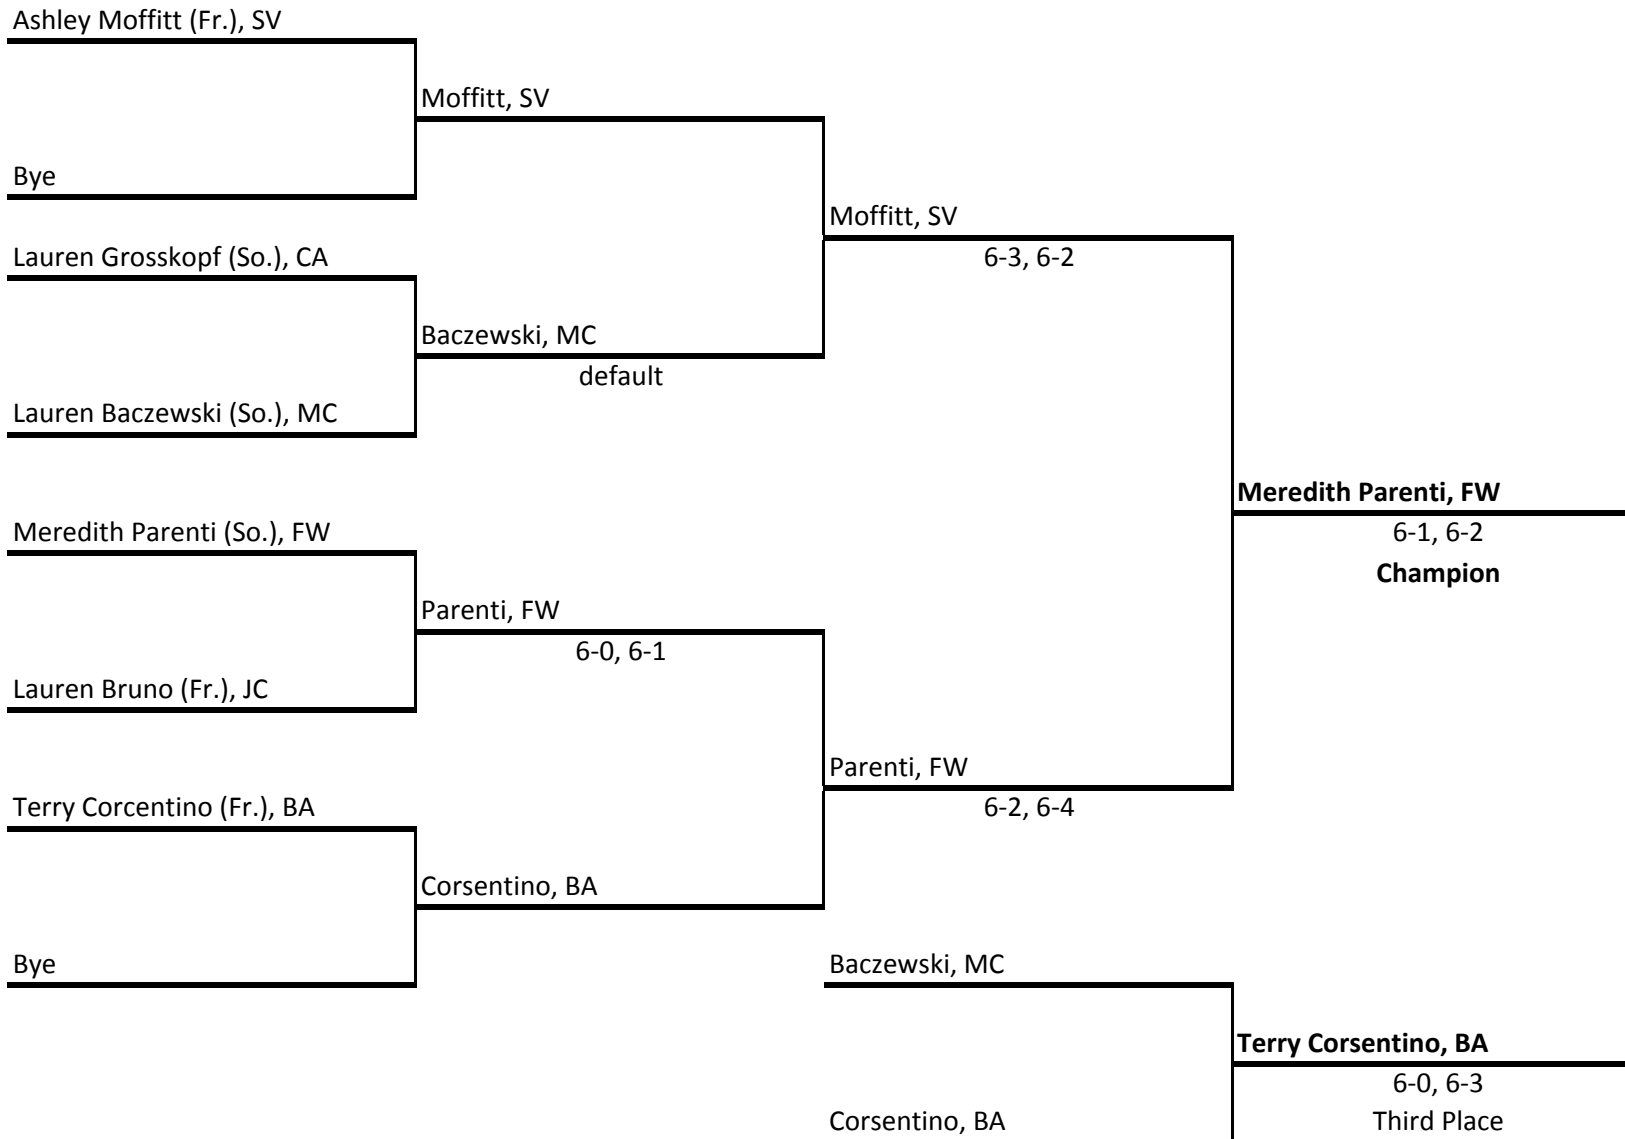

**East Suburban Catholic Conference
1999 Women's Tennis Freshman-Sophomore
Saturday, Oct. 9 at Joliet Catholic**

Seeded players:

1. Randi Purcell (MC)
2. Daniella Andrade (FW)

First Singles

**East Suburban Catholic Conference
1999 Women's Tennis Freshman-Sophomore
Saturday, Oct. 9 at Joliet Catholic**

- Seeded players:**
1. Terry Corcentino, BA
2. Ashley Moffitt, SV

Second Singles

**East Suburban Catholic Conference
1999 Women's Tennis Freshman-Sophomore
Saturday, Oct. 9 at Joliet Catholic**

- Seeded players:**
1. Doyle-Desmond, FW
2. Van Tien-Weldon, BA