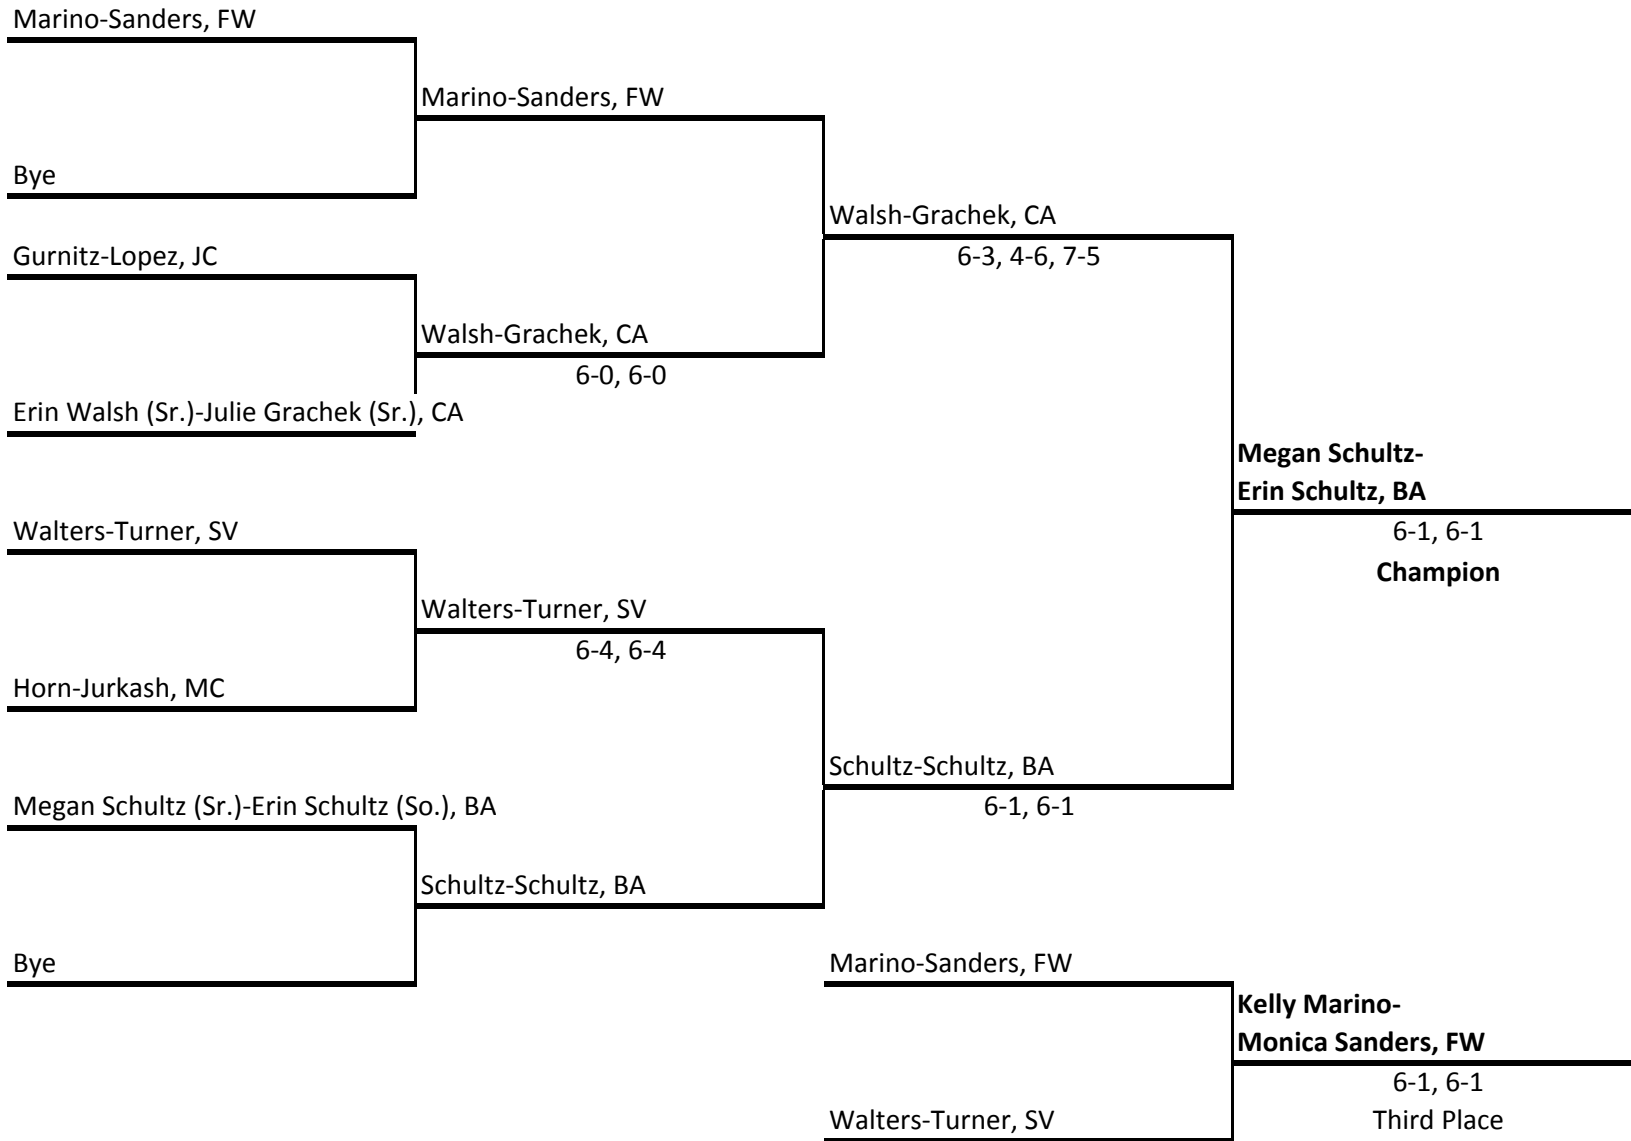

**East Suburban Catholic Conference
1998 Women's Tennis Varsity
Saturday, Oct. 10 at Saint Viator**

Seeded players:

1. Megan Schultz-Erin Schultz, BA
2. Erin Walsh-Julie Grachek, CA

First Doubles