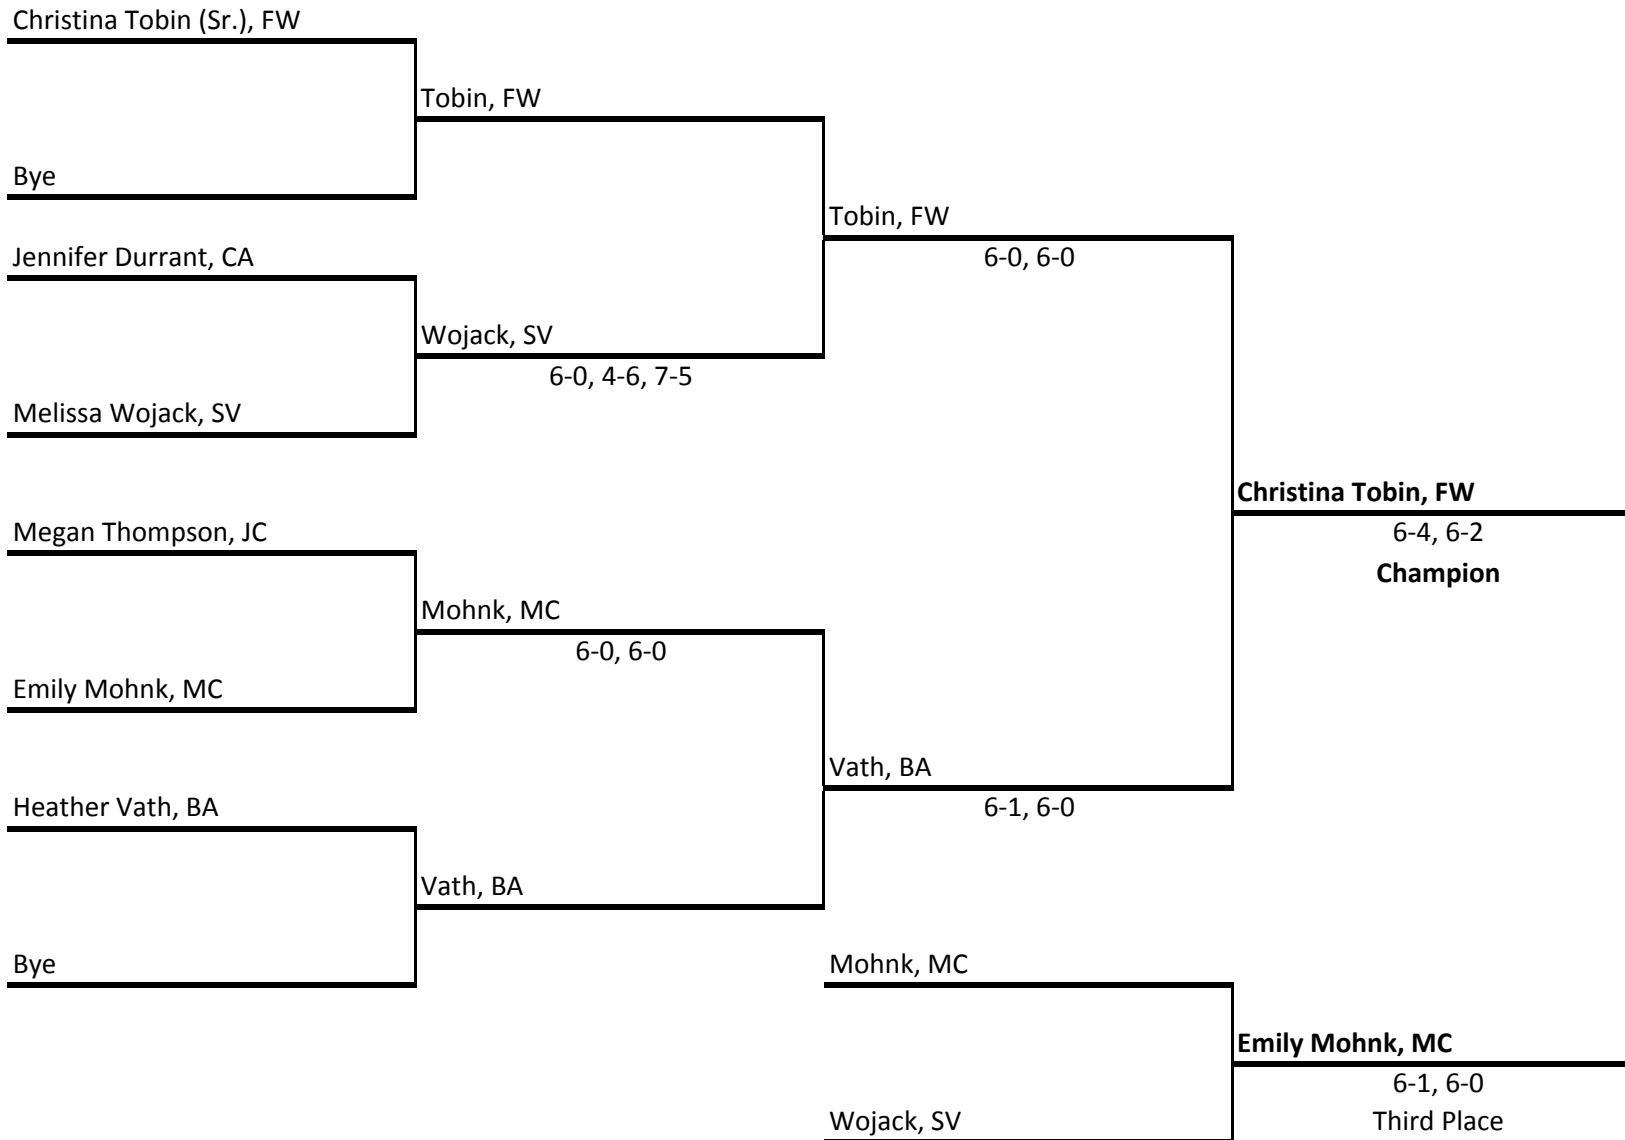

**East Suburban Catholic Conference
1998 Women's Tennis Varsity
Saturday, Oct. 10 at Saint Viator**

- Seeded players:**
1. Kara Guzman (BA)
2. Amy Karges (JC)

First Singles

**East Suburban Catholic Conference
1998 Women's Tennis Varsity
Saturday, Oct. 10 at Saint Viator**

- Seeded players:**
1. Christina Tobin, FW
2. Heather Vath, BA

Second Singles

**East Suburban Catholic Conference
1998 Women's Tennis Varsity
Saturday, Oct. 10 at Saint Viator**

Seeded players:

1. Megan Schultz-Erin Schultz, BA
2. Erin Walsh-Julie Grachek, CA