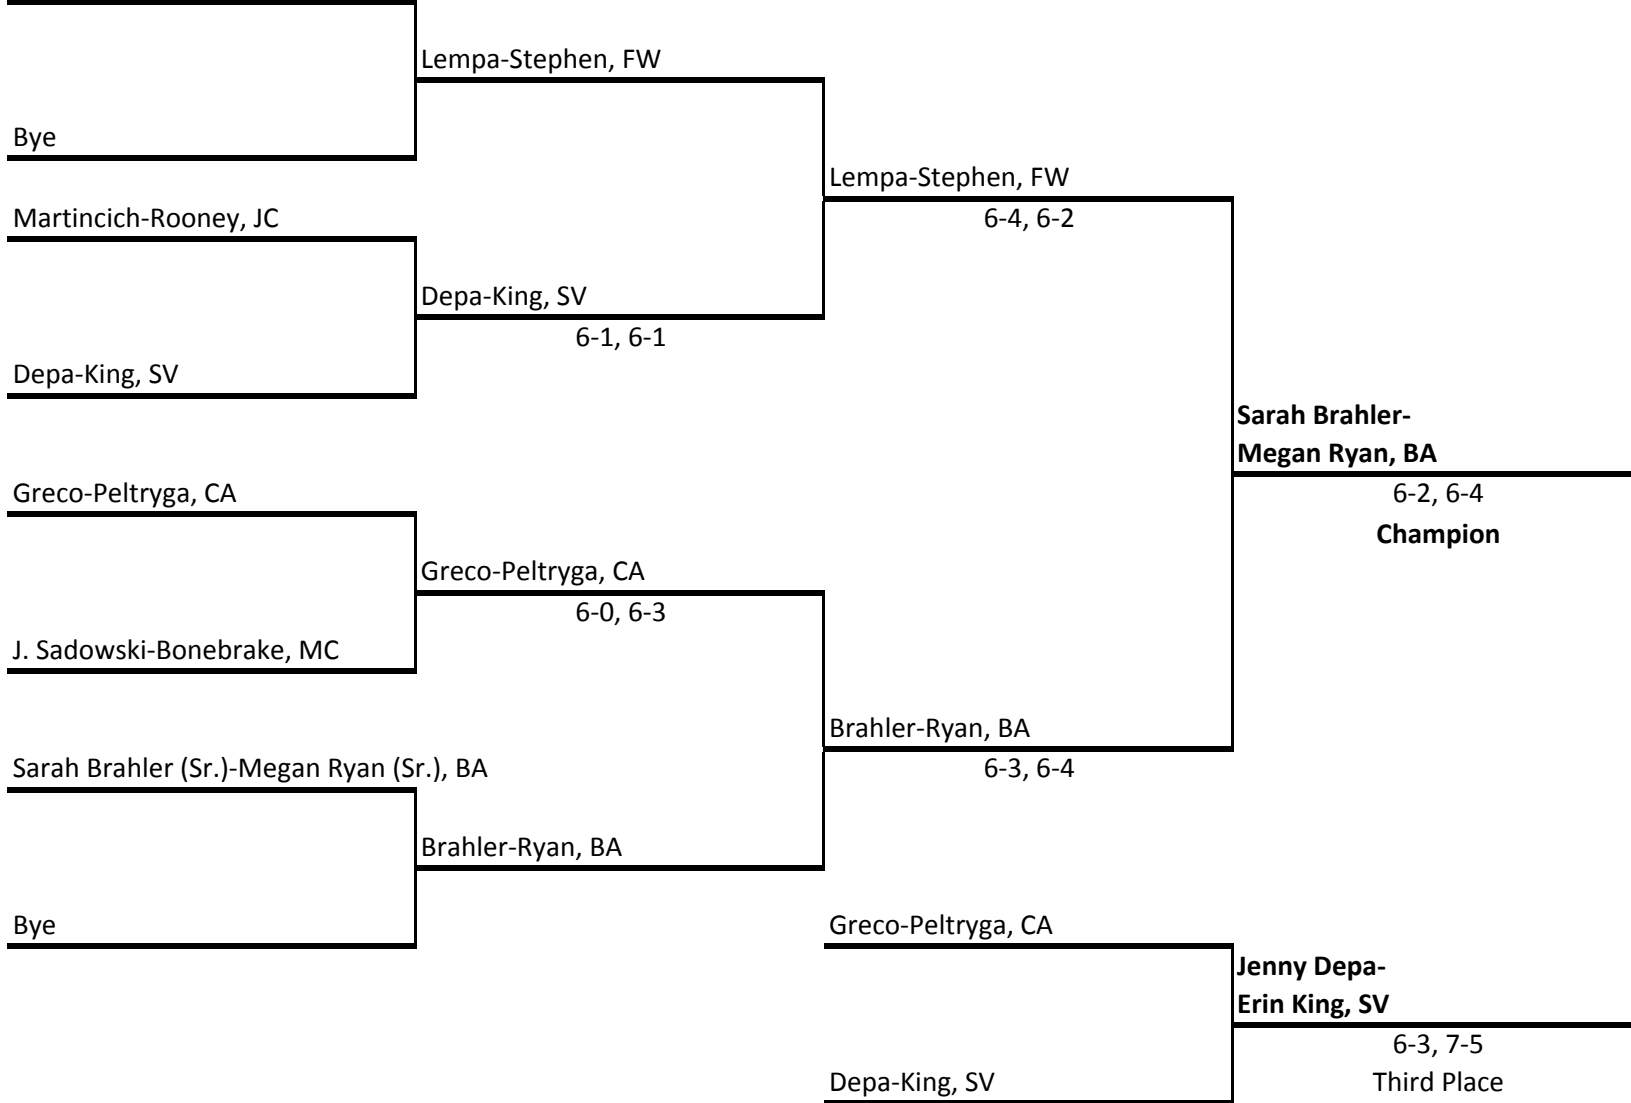

**East Suburban Catholic Conference
1998 Women's Tennis Varsity
Saturday, Oct. 10 at Saint Viator**

- Seeded players:**
1. Kara Guzman (BA)
2. Amy Karges (JC)

First Singles

**East Suburban Catholic Conference
1998 Women's Tennis Varsity
Saturday, Oct. 10 at Saint Viator**

- Seeded players:**
1. Christina Tobin, FW
2. Heather Vath, BA

Second Singles

**East Suburban Catholic Conference
1998 Women's Tennis Varsity
Saturday, Oct. 10 at Saint Viator**

Seeded players:

1. Megan Schultz-Erin Schultz, BA
2. Erin Walsh-Julie Grachek, CA

First Doubles

**East Suburban Catholic Conference
1998 Women's Tennis Varsity
Saturday, Oct. 10 at Saint Viator**

- Seeded players:**
1. Brahler-Ryan, BA
2. Lempa-Stephen, FW

Second Doubles

Linsay Lempa (Jr.)-Mia Stephen (Jr.), FW

**East Suburban Catholic Conference
1998 Women's Tennis Varsity
Saturday, Oct. 10 at Saint Viator**

Seeded players:

1. Campbell-Tabayoyong, FW
2. McCahill-Spear, BA

Third Doubles